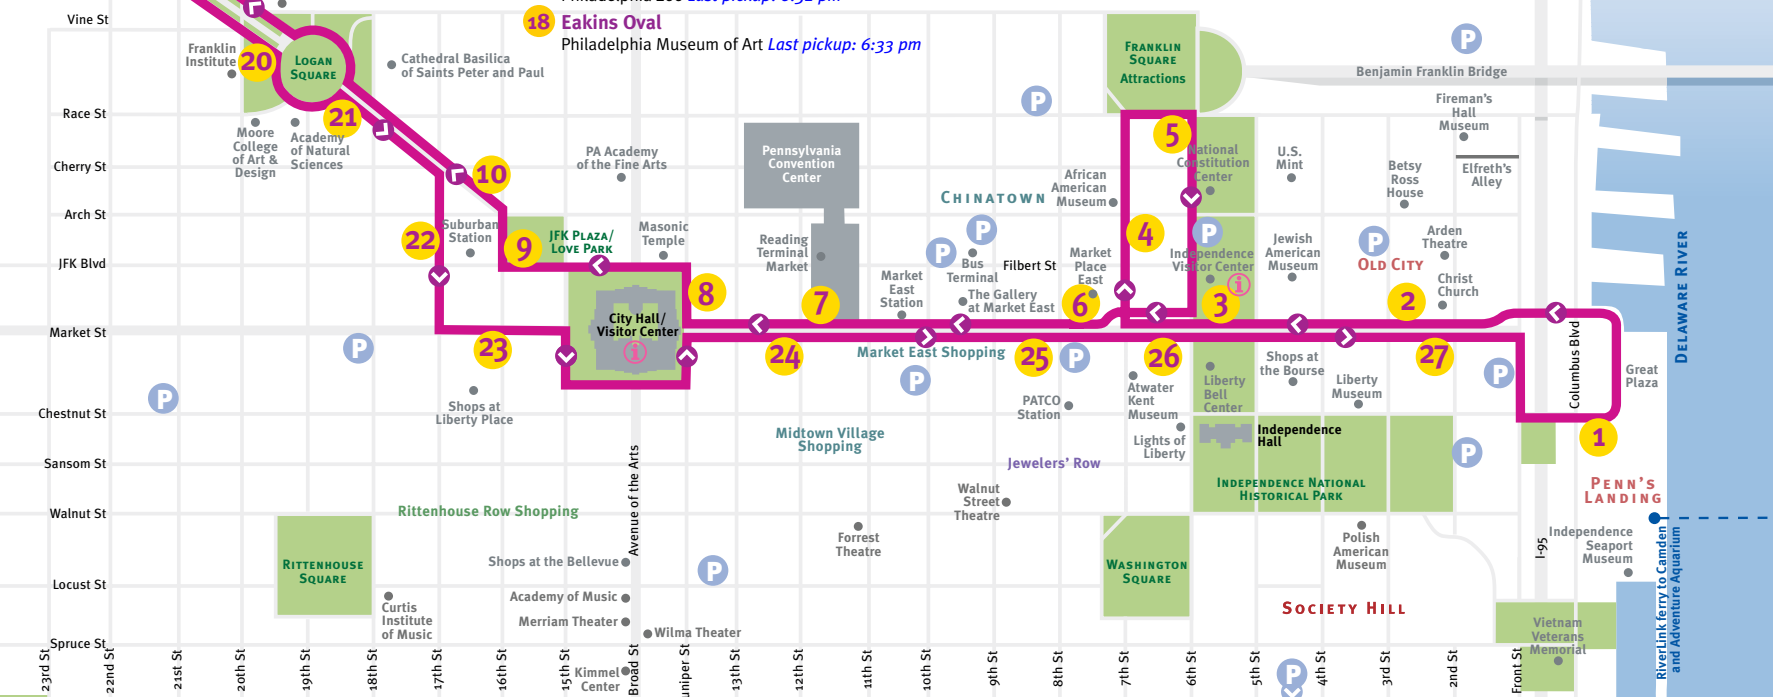

LEGEND

- Phlash route
- Phlash stop
- Phlash Park & Ride

RiverLink ferry to Camden and Adventure Aquarium